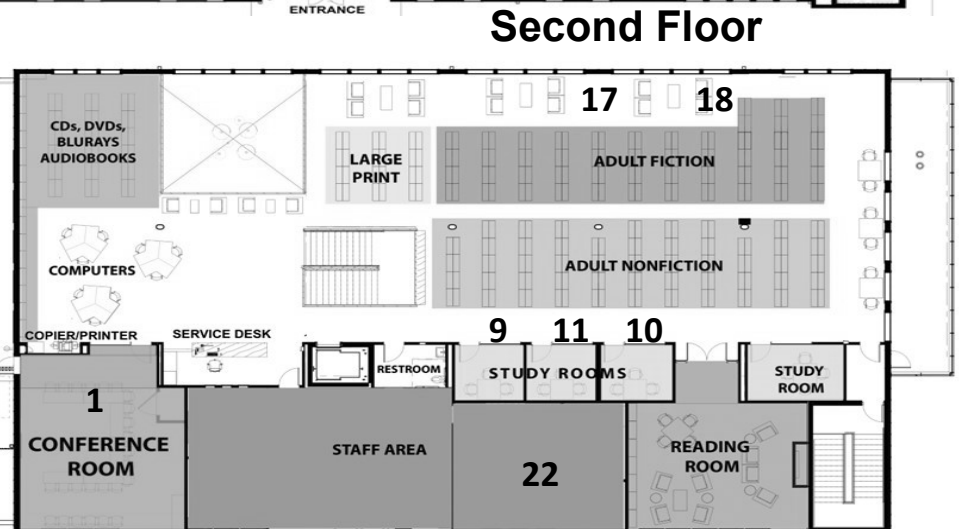

Donor Map

1. **Conference Room:** In Honor of Sue Ames
2. **Community Room:** One Community Bank
3. **Creative Space & Benches:** In Celebration of Penny Paster
4. **Reading Nook:** In Honor of Mary Gooze
5. **Children's Program Room:** In Honor of Lori Kay by the Kay Family
6. **Children's Play Area:** After School Clubs, Inc. (ASC)
7. **Patio & Storywalk:** The Zach Family
8. **Teen Study Room:** The Bruning Foundation-Wayne & Susan B. Wulff
9. **Study Room:** In Memory of Patti Berkan by the Ralph Berkan Family
10. **Study Room:** Madison Community Foundation
11. **Study Room:** Patricia Wieczorek
12. **Family Study Room:** 1901 Inc. and the Christensen Family
13. **Youth Study Room:** In Memory of Donna Mahr by the Mahr Family
14. **Caregiver's Room:** In Memory of Donna Mahr by the Mahr Family
15. **Sensory Room:** In Memory of Donna Mahr by the Mahr Family
16. **Kitchen in the Community Room:** Tri-North
17. **Adult Window Seating Area:** John and Susan Faust
18. **Adult Window Seating Area:** Walt and Julie Seaborg
19. **Children's Window Seating Area:** In Memory of Dorothy and Allan Gasner
20. **Children's Window Seating Area:** Tim and Susan LeBrun Family
21. **Children's Window Seating Area:** Mike and Katherine Ress
22. **Staff Break Room:** Friends of the Oregon Library
23. **Patio Vestibule:** Sandra and John O'Malley
24. **Family Restroom:** Trachte, LLC
25. **Display Bookshelf:** In Memory of Patti Berkan
26. **Inside Book Return:** In Memory of Raymond and Shirl Thompson
27. **Outside Book Return:** J.H. Findorff & Son Inc.