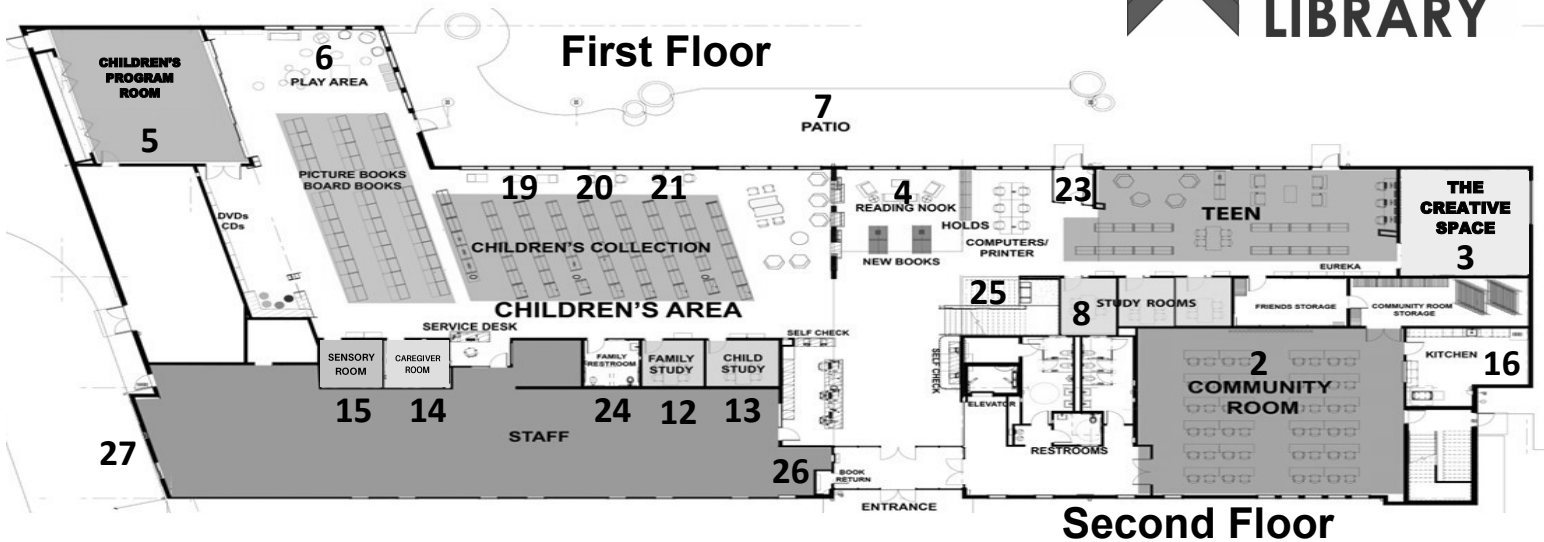

Donor Map

1. **Conference Room:** In Honor of Sue Ames
2. **Community Room:** One Community Bank
3. **Creative Space & Benches:** In Celebration of Penny Paster
4. **Reading Nook:** In Honor of Mary Gooze
5. **Children's Program Room:** In Honor of Lori Kay by the Kay Family
6. **Children's Play Area:** After School Clubs, Inc. (ASC)
7. **Patio & Storywalk:** The Zach Family
8. **Teen Study Room:** The Bruning Foundation-Wayne & Susan B. Wulff
9. **Study Room:** In Memory of Patti Berkan by the Ralph Berkan Family
10. **Study Room:** Madison Community Foundation
11. **Study Room:** Patricia Wieczorek
12. **Family Study Room:** 1901 Inc. and the Christensen Family
13. **Youth Study Room:** In Memory of Donna Mahr by the Mahr Family
14. **Caregiver's Room:** In Memory of Donna Mahr by the Mahr Family
15. **Sensory Room:** In Memory of Donna Mahr by the Mahr Family
16. **Kitchen in the Community Room:** Tri-North
17. **Adult Window Seating Area:** John and Susan Faust
18. **Adult Window Seating Area:** Walt and Julie Seaborg
19. **Children's Window Seating Area:** In Memory of Dorothy and Allan Gasner
20. **Children's Window Seating Area:** Tim and Susan LeBrun Family
21. **Children's Window Seating Area:** Mike and Katherine Ress
22. **Staff Break Room:** Friends of the Oregon Library
23. **Patio Vestibule:** Sandra and John O'Malley
24. **Family Restroom:** Trachte, LLC
25. **Display Bookshelf:** In Memory of Patti Berkan
26. **Inside Book Return:** In Memory of Raymond and Shirl Thompson
27. **Outside Book Return:** J.H. Findorff & Son Inc.